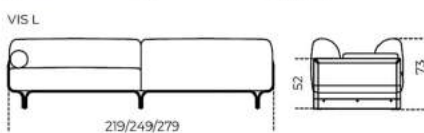

Additional stitching is required for elements with leather upholstery compared to elements with fabric upholstery.

Cm (L x P x H)

219 x 96 x 73

249 x 96 x 73

279 x 96 x 73

Inches (L x P x H)

86³/₄ x 38 x 28³/₄

98³/₄ x 38 x 28³/₄

110 x 38 x 28³/₄

Finishes

Wood

Bianco Camargue
opaque lacquered

Blu Pacifico opaque
lacquered

Bordeaux Etruria
opaque lacquered

Black stained open pore
ash