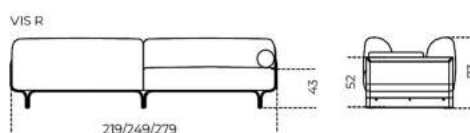

Additional stitching is required for elements with leather upholstery compared to elements with fabric upholstery.

Cm (L x P x H)

219 x 96 x 73

249 x 96 x 73

279 x 96 x 73

Inches (L x P x H)

86³/₄ x 38 x 28³/₄

98³/₄ x 38 x 28³/₄

110 x 38 x 28³/₄

Finishes

Wood

Bianco Camargue
opaque lacquered

Blu Pacifico opaque
lacquered

Bordeaux Etruria
opaque lacquered

Black stained open pore
ash