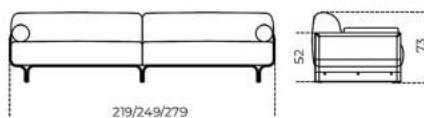

Additional stitching is required for elements with leather upholstery compared to elements with fabric upholstery.

Cm (L x P x H)

219 x 96 x 73

249 x 96 x 73

279 x 96 x 73

Inches (L x P x H)

86³/₄ x 38 x 28³/₄

98³/₄ x 38 x 28³/₄

110 x 38 x 28³/₄

Finishes

Wood

Bianco Camargue
opaque lacquered

Blu Pacifico opaque
lacquered

Bordeaux Etruria
opaque lacquered

Black stained open pore
ash